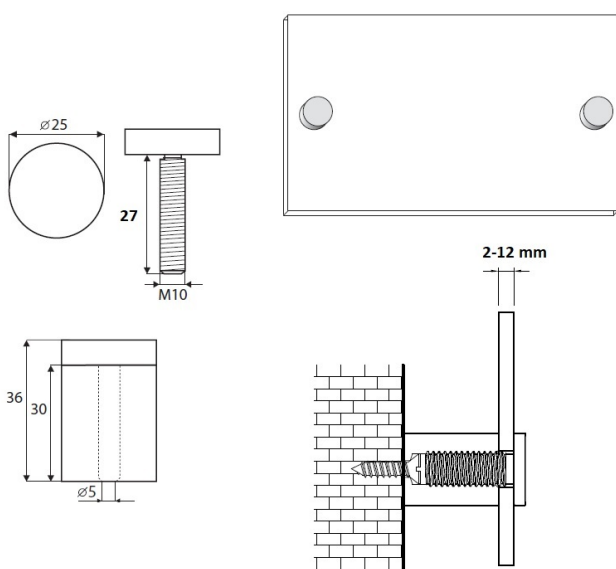

PRODUCT SHEET

Description:

Sign Board Screw $\varnothing 25 \times 30$ mm, Alu, Anodized, M10, W/2 Transp- parent Washers

Item number:

22.11.140-0

Units	Box	Carton	HS Code	Barcode
Pcs.	24	144	8302490099	 5704866084307